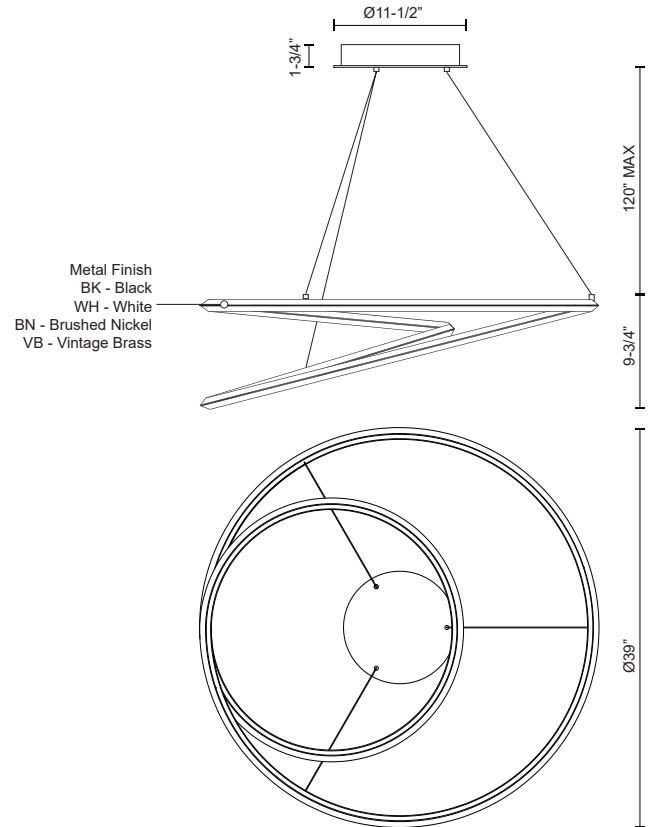

### SPECIFICATION DETAILS

\* For custom options, consult factory for details.

<b>Fixture Dimensions</b>	D39" x H9-3/4"
<b>Light Source</b>	LED with DC Driver
<b>Wattage</b>	94W
<b>Total Lumens</b>	5850lm
<b>Delivered Lumens</b>	BN-4763lm
<b>Voltage</b>	120V
<b>Color Temperature</b>	3000K
<b>CRI (Ra)</b>	>90
<b>Optional Color Temps</b>	2700K – 5000K Available, MOQ May Apply
<b>LED Rated Life</b>	50,000 hours
<b>Dimmable</b>	Yes
<b>Dimming</b>	100% – 10%, ELV or TRIAC dimmer (not included)
<b>Diffuser Details</b>	White Acrylic Diffuser
<b>Adjustable</b>	Yes, Wire
<b>Wire Length</b>	120"
<b>Location</b>	Dry
<b>Warranty</b>	5 Years
<b>Canopy Dimensions</b>	D11-1/2" x H1-3/4"

### DESCRIPTION

Triangular cross section the interior arcing surface of the lamp structure emanates light while the profile tapers into a razor thin edge. Available in two sizes the gestural AMPERSAND chandelier provides a reductive aesthetic focus but accomplished with a poetic flair.