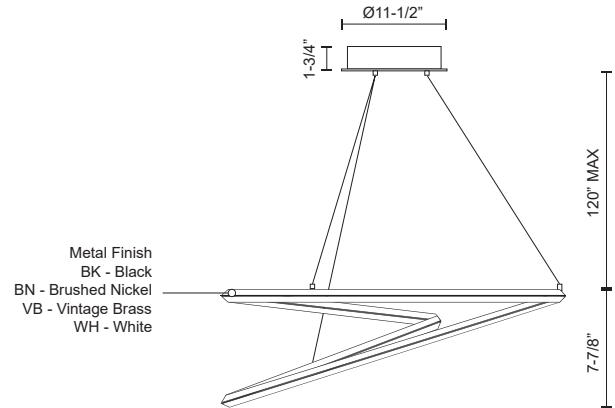

* For custom options, consult factory for details.

Fixture Dimensions	D32"x H7-7/8"
Light Source	LED with DC Driver
Wattage	66W
Total Lumens	4550lm
Delivered Lumens	BN-3344lm
Voltage	120V
Color Temperature	3000K
CRI (Ra)	>90
Optional Color Temps	2700K – 5000K Available, MOQ May Apply
LED Rated Life	50,000 hours
Dimmable	Yes
Dimming	100% – 10%, ELV or TRIAC dimmer (not included)
Diffuser Details	White Acrylic Diffuser
Adjustable	Yes, Wire
Wire Length	120"
Location	Dry
Warranty	5 Years
Canopy Dimensions	D11-1/2"x H1-3/4"

DESCRIPTION

Triangular cross section the interior arcing surface of the lamp structure emanates light while the profile tapers into a razor thin edge. Available in two sizes the gestural AMPERSAND chandelier provides a reductive aesthetic focus but accomplished with a poetic flair.