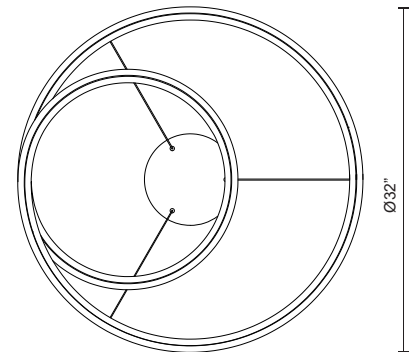

* For custom options, consult factory for details.

Fixture Dimensions	D32"x H7-7/8"
Light Source	LED with DC Driver
Wattage	66W
Total Lumens	4550lm
Delivered Lumens	BN-3344lm
Voltage	120V
Color Temperature	3000K
CRI (Ra)	>90
Optional Color Temps	2700K – 5000K Available, MOQ May Apply
LED Rated Life	50,000 hours
Dimmable	Yes
Dimming	100% – 10%, ELV or TRIAC dimmer (not included)
Diffuser Details	White Acrylic Diffuser
Adjustable	Yes, Wire
Wire Length	120"
Location	Dry
Warranty	5 Years
Canopy Dimensions	D11-1/2"x H1-3/4"

DESCRIPTION

Triangular cross section the interior arcing surface of the lamp structure emanates light while the profile tapers into a razor thin edge. Available in two sizes the gestural AMPERSAND chandelier provides a reductive aesthetic focus but accomplished with a poetic flair.