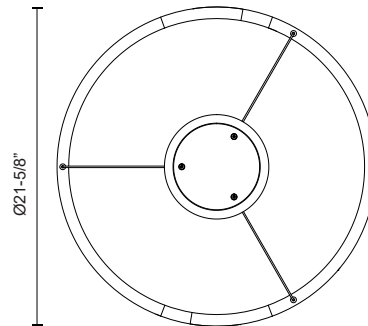

DESCRIPTION

The Anello collection is one of a kind and unrivaled in sophistication. The three layers of gently arched metal bands combine to form an asymmetric architectural appearance. The offset illuminated components create a dynamic lamp that changes visually depending on your viewpoint.