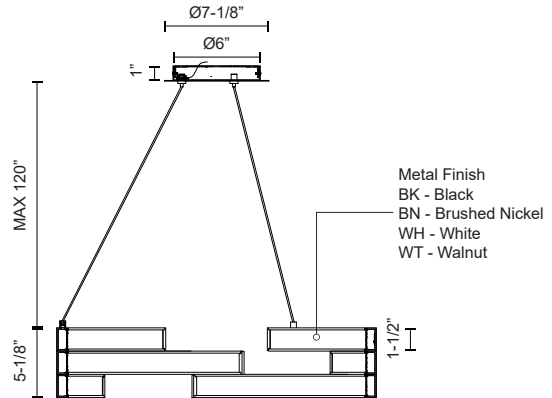

DESCRIPTION

The Anello collection is one of a kind and unrivaled in sophistication. The three layers of gently arched metal bands combine to form an asymmetric architectural appearance. The offset illuminated components create a dynamic lamp that changes visually depending on your viewpoint.