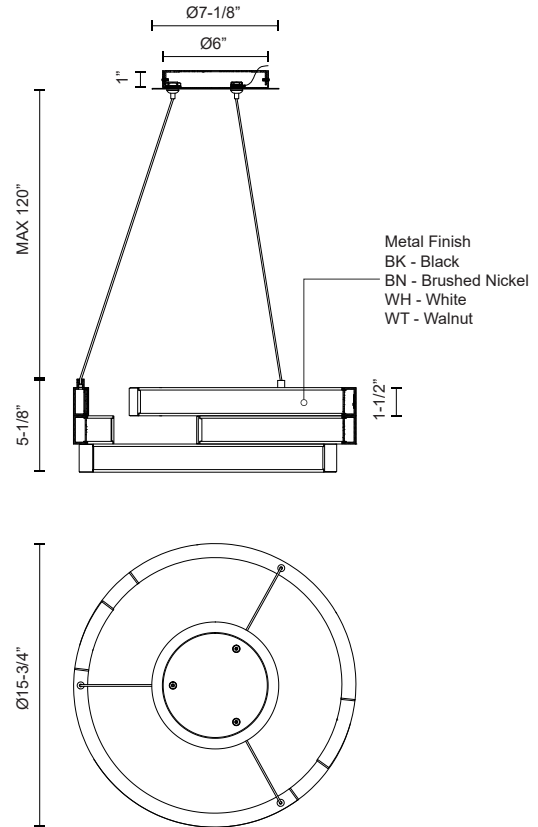

DESCRIPTION

The Anello collection is one of a kind and unrivaled in sophistication. The three layers of gently arched metal bands combine to form an asymmetric architectural appearance. The offset illuminated components create a dynamic lamp that changes visually depending on your viewpoint.