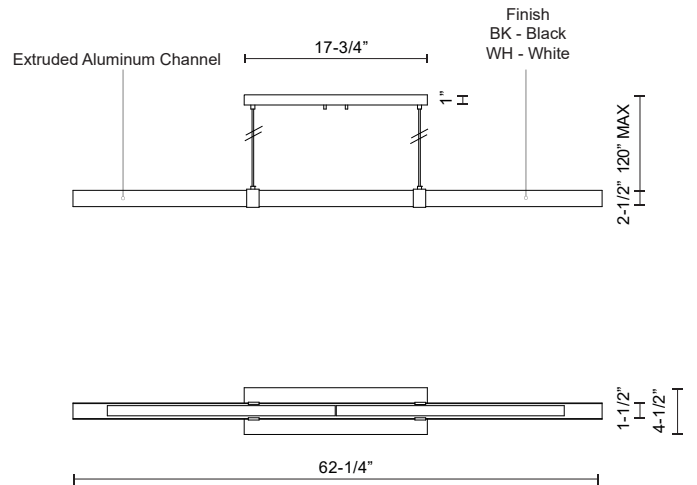

**ALPHA
LP11262
SUSPENSION**

PROJECT

LP11262-BK
Black

LP11262-WH
White

SPECIFICATION DETAILS

* For custom options, consult factory for details.

Fixture Dimensions	L62-1/4" x W1-1/2" x H2-1/2"
Light Source	AC LED Module
Wattage	35W
Total Lumens	3000lm*
Delivered Lumens	BK-977lm; WH-1786lm;
Voltage	120V
Color Temperature	3000K
CRI (Ra)	>90
Optional Color Temps	2700K – 5000K Available, MOQ May Apply
LED Rated Life	50,000 hours
Dimmable	Yes
Dimming	100% – 10%, ELV Dimmer (Not Included)
Diffuser Details	White Acrylic Diffuser
Adjustable	Yes, Wire
Wire Length	120", SSL Wire
Location	Dry
Warranty	5 Years
Canopy Dimensions	L17-3/4" x W4-1/2" x H1"

DESCRIPTION

Clean, crisp design this linear minimal pendant hangs from two cable points in the middle of the extruded aluminum channel. Its polymeric diffuser ensures even downward light distribution, never a glare. Available in your choice of three powder-coated finishes.