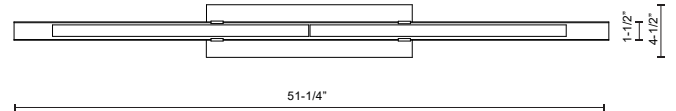

ALPHA LP11252 SUSPENSION

PROJECT

LP11252-BK
Black

LP11252-WH
White

LP11252-GH
Graphite

SPECIFICATION DETAILS

* For custom options, consult factory for details.

Fixture Dimensions	L51-1/4" x W1-1/2" x H2-1/2"
Light Source	AC LED Module
Wattage	29W
Total Lumens	2400lm*
Delivered Lumens	BK-782lm; WH-1410lm;
Voltage	120V
Color Temperature	3000K
CRI (Ra)	>90
Optional Color Temps	2700K – 5000K Available, MOQ May Apply
LED Rated Life	50,000 hours
Dimmable	Yes
Dimming	100% – 10%, ELV Dimmer (Not Included)
Diffuser Details	White Acrylic Diffuser
Adjustable	Yes, Wire
Wire Length	120", SSL Wire
Location	Dry
Warranty	5 Years
Canopy Dimensions	L17-3/4" x W4-1/2" x H1"

DESCRIPTION

Clean, crisp design this linear minimal pendant hangs from two cable points in the middle of the extruded aluminum channel. Its polymeric diffuser ensures even downward light distribution, never a glare. Available in your choice of three powder-coated finishes.