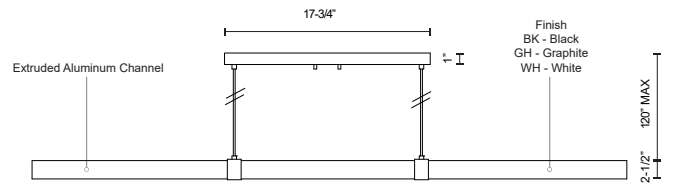

ALPHA LP11252 SUSPENSION

PROJECT

LP11252-BK
Black

LP11252-WH
White

LP11252-GH
Graphite

SPECIFICATION DETAILS

* For custom options, consult factory for details.

Fixture Dimensions	L51-1/4" x W1-1/2" x H2-1/2"
Light Source	AC LED Module
Wattage	29W
Total Lumens	2400lm*
Delivered Lumens	BK-782lm; WH-1410lm;
Voltage	120V
Color Temperature	3000K
CRI (Ra)	>90
Optional Color Temps	2700K – 5000K Available, MOQ May Apply
LED Rated Life	50,000 hours
Dimmable	Yes
Dimming	100% – 10%, ELV Dimmer (Not Included)
Diffuser Details	White Acrylic Diffuser
Adjustable	Yes, Wire
Wire Length	120", SSL Wire
Location	Dry
Warranty	5 Years
Canopy Dimensions	L17-3/4" x W4-1/2" x H1"

DESCRIPTION

Clean, crisp design this linear minimal pendant hangs from two cable points in the middle of the extruded aluminum channel. Its polymeric diffuser ensures even downward light distribution, never a glare. Available in your choice of three powder-coated finishes.