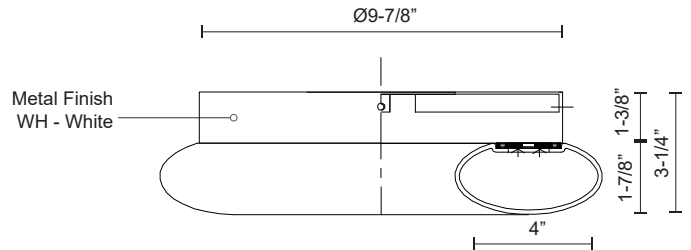

CUMULUS FM80712

CEILING

PROJECT

FM80712-WH
White

DESCRIPTION

A radiant torus of bright, even illumination. Available in a variety of sizes and as either a pendant or flush mount, these halos of light adapt to any setting. Eternal and substantial.

SPECIFICATION DETAILS

* For custom options, consult factory for details.

Fixture Dimensions	D12"x H3-1/4"
Light Source	LED with DC Driver
Wattage	21W
Total Lumens	2200lm
Delivered Lumens	WH-1908lm
Voltage	120V
Color Temperature	3000K
CRI (Ra)	>90
Optional Color Temps	2700K – 5000K Available, MOQ May Apply
LED Rated Life	50,000 hours
Dimmable	Yes
Dimming	100% – 10%, ELV or TRIAC dimmer (not included)
Diffuser Details	White Acrylic Diffuser
Location	Dry
Warranty	5 Years
Canopy Dimensions	D9-7/8" x H1-3/8"