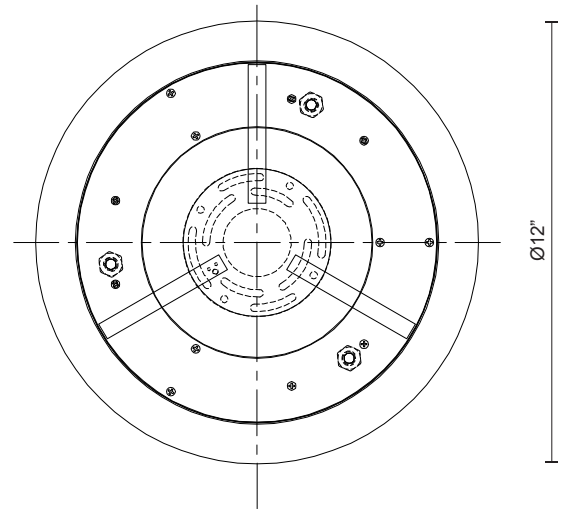

CUMULUS FM80712

CEILING

PROJECT

FM80712-WH
White

DESCRIPTION

A radiant torus of bright, even illumination. Available in a variety of sizes and as either a pendant or flush mount, these halos of light adapt to any setting. Eternal and substantial.

SPECIFICATION DETAILS

* For custom options, consult factory for details.

Fixture Dimensions	D12"x H3-1/4"
Light Source	LED with DC Driver
Wattage	21W
Total Lumens	2200lm
Delivered Lumens	WH-1908lm
Voltage	120V
Color Temperature	3000K
CRI (Ra)	>90
Optional Color Temps	2700K – 5000K Available, MOQ May Apply
LED Rated Life	50,000 hours
Dimmable	Yes
Dimming	100% – 10%, ELV or TRIAC dimmer (not included)
Diffuser Details	White Acrylic Diffuser
Location	Dry
Warranty	5 Years
Canopy Dimensions	D9-7/8" x H1-3/8"