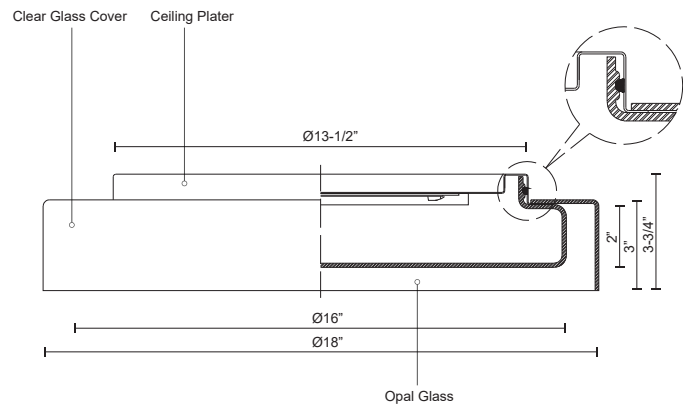

ASTON FM48618

CEILING

PROJECT

FM48618-CL
Clear

SPECIFICATION DETAILS

* For custom options, consult factory for details.

Fixture Dimensions	D18"x H3-3/4"
Light Source	AC LED Module
Wattage	32W
Total Lumens	2880lm
Delivered Lumens	CL-1430lm
Voltage	120V
Color Temperature	3000K
CRI (Ra)	>90
Optional Color Temps	2700K – 5000K Available, MOQ May Apply
LED Rated Life	50,000 hours
Dimmable	Yes
Dimming	100% – 10%, ELV Dimmer (Not Included)
Diffuser Details	Opal Glass Diffuser
Glass Details	Clear Glass
Location	Dry
Warranty	5 Years

DESCRIPTION

Offset from the central cylindrical light source a transparent concentric shade provides modern detailing and a shift in materiality. Reductive and minimal in decorative elements increased importance is placed on the light quality and attention to finishing processes, such as the fire-polished edges of the aesthetic glass drum. Available in three sizes.