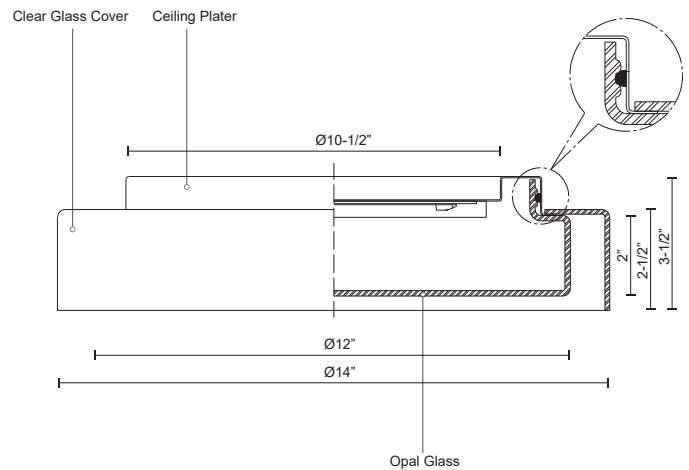

ASTON FM48614

CEILING

PROJECT

FM48614-CL
Clear

SPECIFICATION DETAILS

* For custom options, consult factory for details.

Fixture Dimensions	D14"x H3-1/2"
Light Source	AC LED Module
Wattage	24W
Total Lumens	2160lm
Delivered Lumens	CL-1050lm
Voltage	120V
Color Temperature	3000K
CRI (Ra)	>90
Optional Color Temps	2700K – 5000K Available, MOQ May Apply
LED Rated Life	50,000 hours
Dimmable	Yes
Dimming	100% – 10%, ELV Dimmer (Not Included)
Diffuser Details	Opal Glass Diffuser
Glass Details	Clear Glass
Location	Dry
Warranty	5 Years

DESCRIPTION

Offset from the central cylindrical light source a transparent concentric shade provides modern detailing and a shift in materiality. Reductive and minimal in decorative elements increased importance is placed on the light quality and attention to finishing processes, such as the fire-polished edges of the aesthetic glass drum. Available in three sizes.