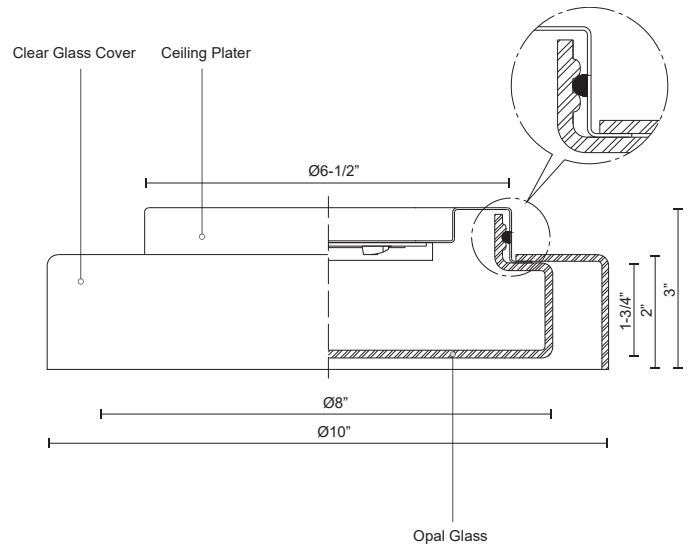

ASTON FM48610

CEILING

PROJECT

FM48610-CL
Clear

SPECIFICATION DETAILS

* For custom options, consult factory for details.

Fixture Dimensions	D10"x H3"
Light Source	AC LED Module
Wattage	7W
Total Lumens	600lm*
Delivered Lumens	CL-396lm
Voltage	120V
Color Temperature	3000K
CRI (Ra)	>90
Optional Color Temps	2700K – 5000K Available, MOQ May Apply
LED Rated Life	50,000 hours
Dimmable	Yes
Dimming	100% – 10%, ELV Dimmer (Not Included)
Diffuser Details	Opal Glass Diffuser
Glass Details	Clear Glass
Location	Dry
Warranty	5 Years

DESCRIPTION

Offset from the central cylindrical light source a transparent concentric shade provides modern detailing and a shift in materiality. Reductive and minimal in decorative elements increased importance is placed on the light quality and attention to finishing processes, such as the fire-polished edges of the aesthetic glass drum. Available in three sizes.