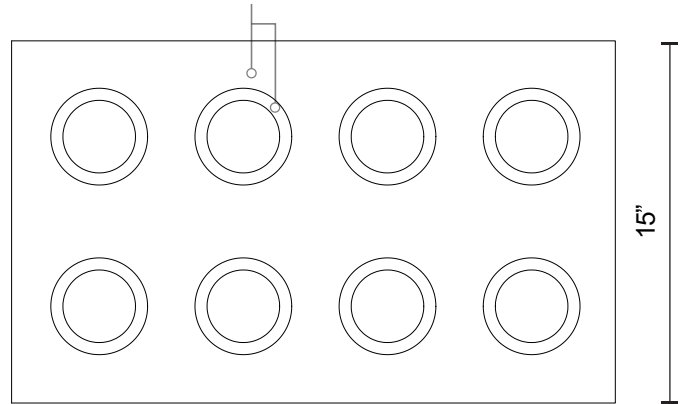

BROADWAY FM4425

CEILING

PROJECT

FM4425-WH-WH
White/White

FM4425-WH-CH
White/Chrome

SPECIFICATION DETAILS

* For custom options, consult factory for details.

Fixture Dimensions	L25" x W15" x H1-1/4"
Light Source	AC LED Module
Wattage	120W
Total Lumens	9600lm
Delivered Lumens	WH-3104lm
Voltage	120V
Color Temperature	3000K
CRI (Ra)	>90
Optional Color Temps	2700K – 5000K Available, MOQ May Apply
LED Rated Life	50,000 hours
Dimmable	Yes
Dimming	100% – 10%, ELV Dimmer (Not Included)
Diffuser Details	White Acrylic Diffuser
Glass Details	Frosted Glass
Location	Dry
Warranty	5 Years

DESCRIPTION

Low profile flush mount wall or ceiling mounted lighting fixture with unobtrusive simplicity, ideal for limited height and restricted plenum depth installations. Broadway delivers bright, wide, even illumination from its single diffuse light aperture. White finish comes with white or chrome trim ring.

Finish & Trim
WH/WH - White with White trim
WH/CH - White with Chrome trim

COMMENT

KUZCO
C O N T R A C T

19054 28TH AVENUE
SURREY - BC V3Z 6M3
CANADA

WWW.KUZCOCONTRACT.COM