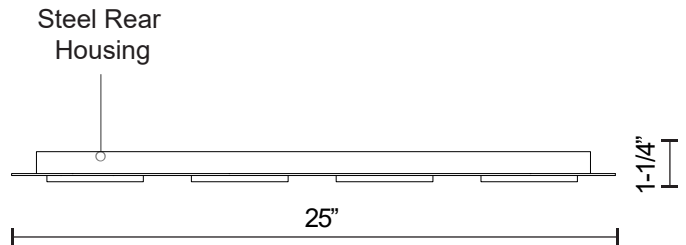

BROADWAY FM4425

CEILING

PROJECT

FM4425-WH-WH
White/White

FM4425-WH-CH
White/Chrome

SPECIFICATION DETAILS

* For custom options, consult factory for details.

Fixture Dimensions	L25" x W15" x H1-1/4"
Light Source	AC LED Module
Wattage	120W
Total Lumens	9600lm
Delivered Lumens	WH-3104lm
Voltage	120V
Color Temperature	3000K
CRI (Ra)	>90
Optional Color Temps	2700K – 5000K Available, MOQ May Apply
LED Rated Life	50,000 hours
Dimmable	Yes
Dimming	100% – 10%, ELV Dimmer (Not Included)
Diffuser Details	White Acrylic Diffuser
Glass Details	Frosted Glass
Location	Dry
Warranty	5 Years

DESCRIPTION

Low profile flush mount wall or ceiling mounted lighting fixture with unobtrusive simplicity, ideal for limited height and restricted plenum depth installations. Broadway delivers bright, wide, even illumination from its single diffuse light aperture. White finish comes with white or chrome trim ring.

Finish & Trim
WH/WH - White with White trim
WH/CH - White with Chrome trim

COMMENT

KUZCO
C O N T R A C T

19054 28TH AVENUE
SURREY - BC V3Z 6M3
CANADA

WWW.KUZCOCONTRACT.COM