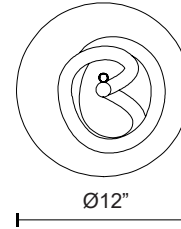

CURSIVE FL95360

LAMPS

PROJECT

FL95360-BK
Black

DESCRIPTION

The Cursive fixture features an elegant acrylic form dancing around a center rod, supported by a minimal base. Available in a black metal finish, this dimensional floor piece offers soft ambient light diffused by a frosted lens.

SPECIFICATION DETAILS

* For custom options, consult factory for details.

| | |
|-----------------------------|--|
| Fixture Dimensions | D12" x H60" |
| Light Source | LED with DC Driver |
| Wattage | 20W |
| Total Lumens | 2100lm |
| Delivered Lumens | BK-1691lm |
| Voltage | 120V |
| Color Temperature | 3000K |
| CRI (Ra) | >90 |
| Optional Color Temps | 2700K – 5000K Available, MOQ May Apply |
| LED Rated Life | 50,000 hours |
| Dimmable | Yes |
| Dimming | 100% – 10%, Touch Dimming |
| Diffuser Details | Frosted Acrylic |
| Location | Dry |
| Warranty | 5 Years |