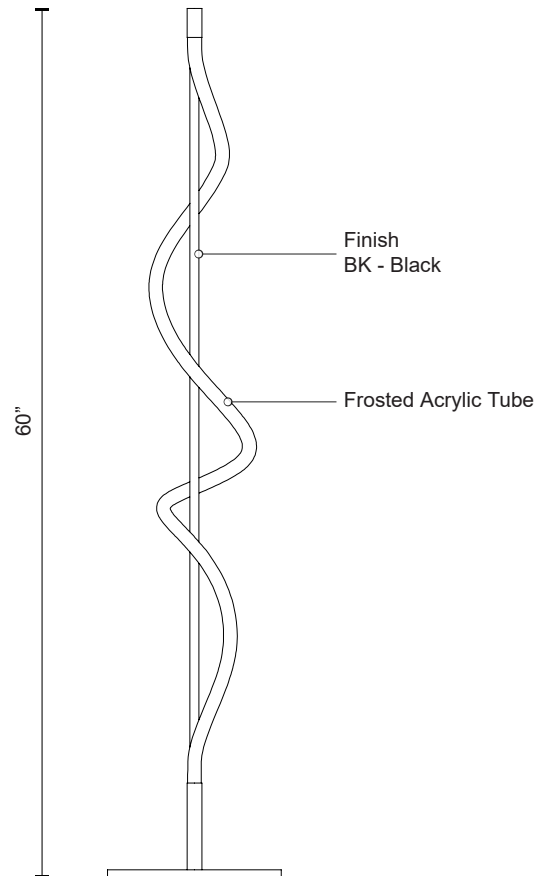

CURSIVE FL95360

LAMPS

PROJECT

FL95360-BK
Black

DESCRIPTION

The Cursive fixture features an elegant acrylic form dancing around a center rod, supported by a minimal base. Available in a black metal finish, this dimensional floor piece offers soft ambient light diffused by a frosted lens.

SPECIFICATION DETAILS

* For custom options, consult factory for details.

| | |
|-----------------------------|--|
| Fixture Dimensions | D12" x H60" |
| Light Source | LED with DC Driver |
| Wattage | 20W |
| Total Lumens | 2100lm |
| Delivered Lumens | BK-1691lm |
| Voltage | 120V |
| Color Temperature | 3000K |
| CRI (Ra) | >90 |
| Optional Color Temps | 2700K – 5000K Available, MOQ May Apply |
| LED Rated Life | 50,000 hours |
| Dimmable | Yes |
| Dimming | 100% – 10%, Touch Dimming |
| Diffuser Details | Frosted Acrylic |
| Location | Dry |
| Warranty | 5 Years |