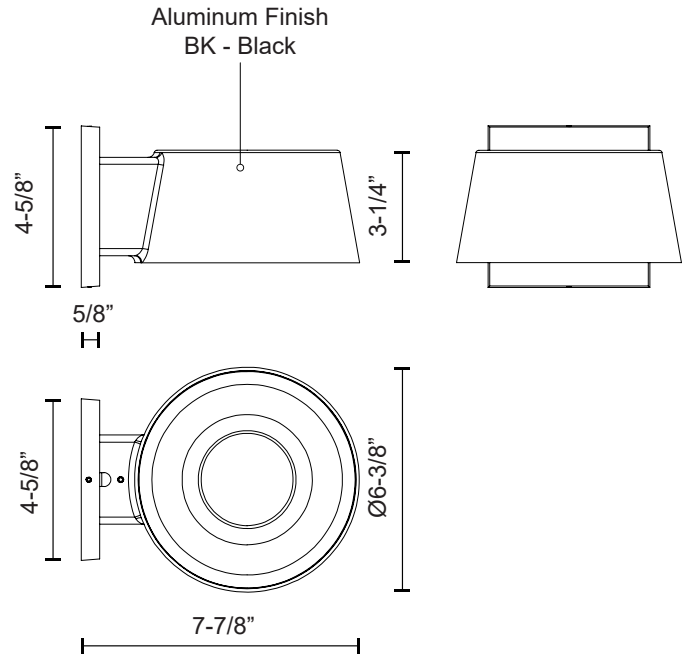

**CARSON
EW61806**

WALL

PROJECT

EW61806-BK
Black-Marine Grade

DESCRIPTION

Architectural exterior wall sconce, die-cast aluminum conical body with glossy white reflector for even illumination.

SPECIFICATION DETAILS

* For custom options, consult factory for details.

| | |
|-----------------------------|--|
| Fixture Dimensions | W6-3/8" x H3-1/4" x E7-7/8" |
| Light Source | LED with DC Driver |
| Wattage | 11W |
| Total Lumens | 1155lm |
| Delivered Lumens | BK-741lm |
| Voltage | 120-277V |
| Color Temperature | 3000K |
| CRI (Ra) | >80 |
| Optional Color Temps | 2700K – 5000K Available, MOQ May Apply |
| LED Rated Life | 50,000 hours |
| Dimmable | No |
| Dimming | Non-Dimming |
| Diffuser Details | Clear PC |
| Shade Details | White Polymeric Reflector |
| Location | WET, IP65 |
| Warranty | 5 Years |
| Canopy Dimensions | W4-5/8" x H4-5/8"x E1/2" |