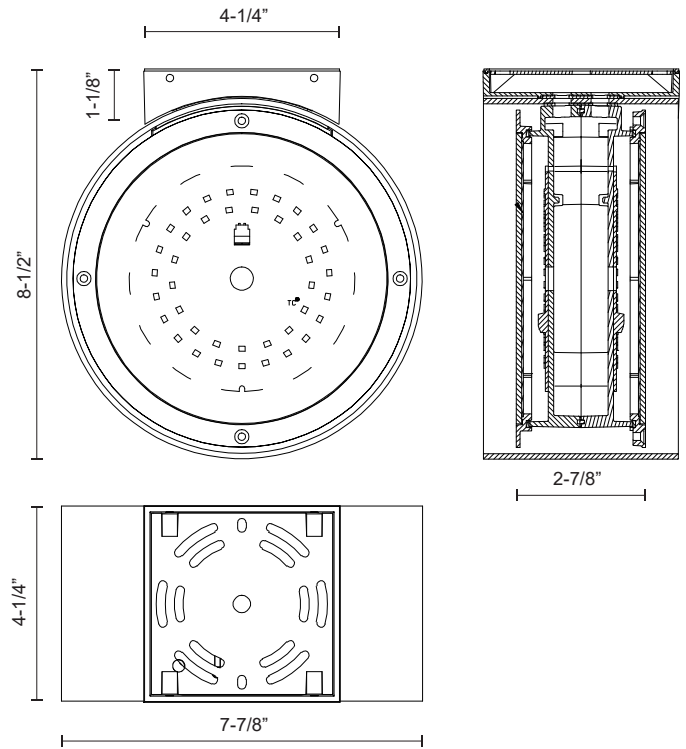

ASTORIA EW60210

WALL

PROJECT

EW60210-BK
Black

SPECIFICATION DETAILS

* For custom options, consult factory for details.

Fixture Dimensions	W7-7/8" x H4-1/4" x E8-1/2"
Light Source	AC LED Module
Wattage	24W
Total Lumens	2000lm
Delivered Lumens	BK-1769lm
Voltage	120V
Color Temperature	3000K
CRI (Ra)	>90
Optional Color Temps	2700K – 5000K Available, MOQ May Apply
LED Rated Life	50,000 hours
Dimmable	Yes
Dimming	100% – 10%, ELV Dimmer (Not Included)
Diffuser Details	White PC Diffuser
Location	WET
Warranty	5 Years
Canopy Dimensions	W4-1/4" x H4-1/4" x E1-1/8"

DESCRIPTION

Astoria is a modernist cylindrical design. Its simple lines can disappear easily into the architectural space. Tempered glass panels at each end seal the fixture and allow a bright illumination on both the mounting surface and on the floor/ceiling of the space.