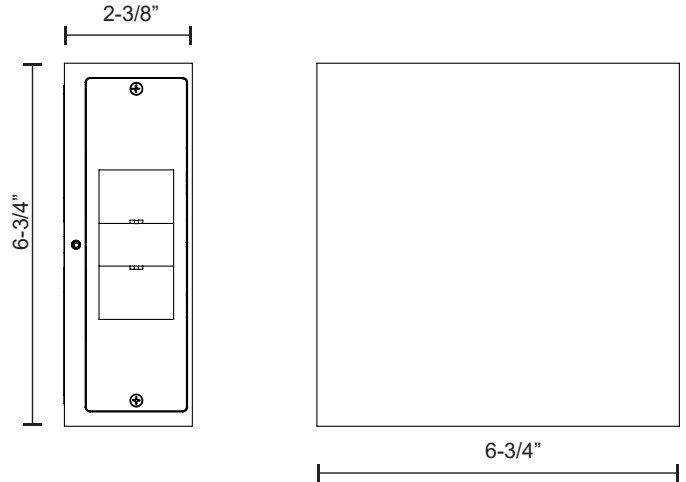

CANYON EW38807

WALL

PROJECT

EW38807-BK
Black-Marine Grade

DESCRIPTION

Architectural exterior wall sconce, die-cast square aluminum body with four adjustable slits to change beam angle.

SPECIFICATION DETAILS

* For custom options, consult factory for details.

Fixture Dimensions	W6-3/4" x H6-3/4" x E2-3/8"
Light Source	LED with DC Driver
Wattage	12W
Total Lumens	1260lm
Delivered Lumens	BK-515lm
Voltage	120-277V
Color Temperature	3000K
CRI (Ra)	>80
Optional Color Temps	2700K – 5000K Available, MOQ May Apply
LED Rated Life	50,000 hours
Dimmable	No
Dimming	Non-Dimming
Diffuser Details	Clear PC
Location	WET, IP65
Warranty	5 Years