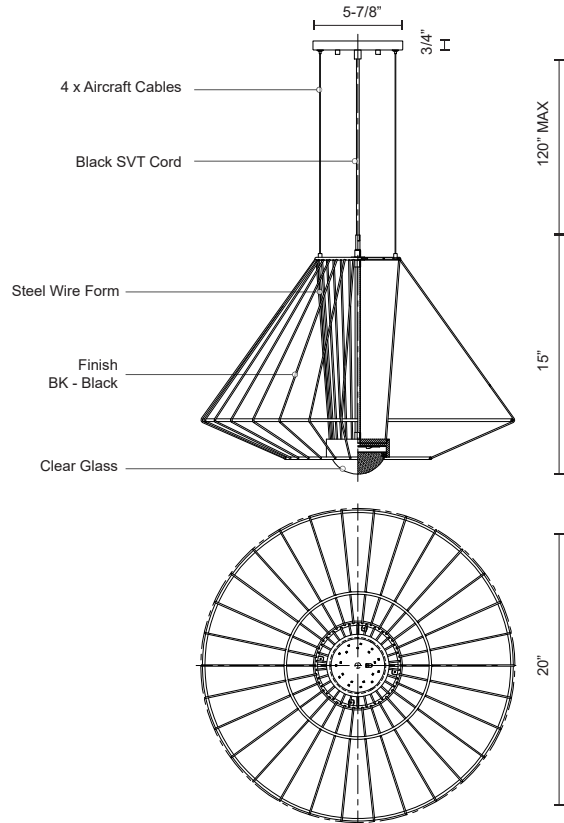

**ARCTIC
EP68320
SUSPENSION**

PROJECT

EP68320-BK
Black

DESCRIPTION

The Arctic collection uses basic wire rod as structure and aesthetic form. The seemingly continuous lines interconnect, creating a complex framework that encapsulates and emphasizes the light source. A substantial glass optic is the focal point of the lamp, augmented by the concentric rings of the lightweight latticework design.

SPECIFICATION DETAILS

* For custom options, consult factory for details.

Fixture Dimensions	D20" x H15"
Light Source	AC LED Module
Wattage	26W
Total Lumens	2500lm
Delivered Lumens	477lm
Voltage	120V
Color Temperature	3000K
CRI (Ra)	>90
Optional Color Temps	2700K – 5000K Available, MOQ May Apply
LED Rated Life	50,000 hours
Dimmable	Yes
Dimming	100% – 10%, ELV Dimmer (Not Included)
Diffuser Details	Convex glass lens
Adjustable	Yes, Wire
Wire Length	120", SVT Cable & Steel Cable
Location	WET
Warranty	5 Years
Canopy Dimensions	D5-7/8" x H3/4"