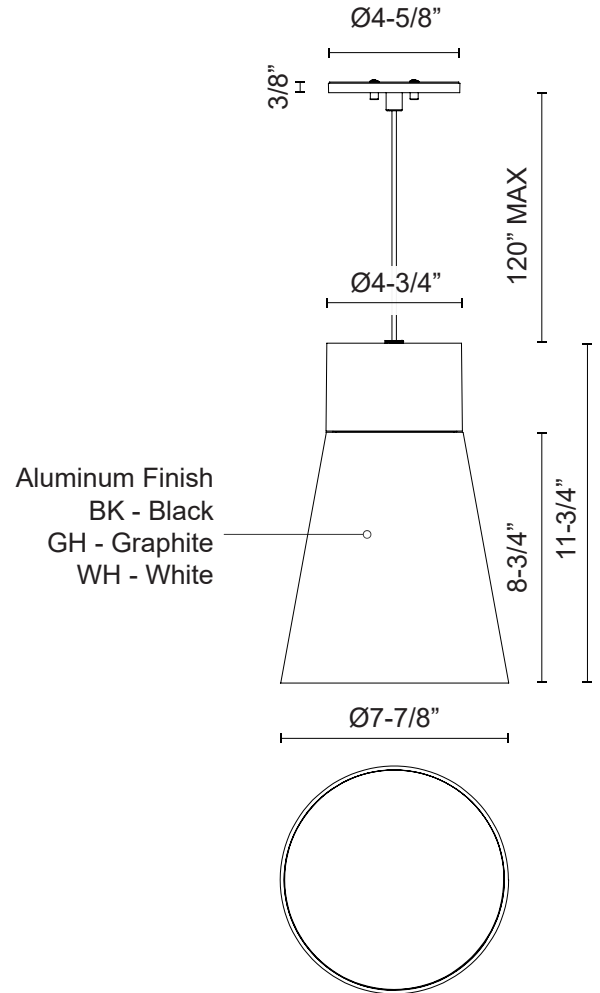

**HARLOWE**  
**EP26608**  
 SUSPENSION

PROJECT

EP26608-WH  
White

EP26608-BK  
Black

EP26608-GH  
Graphite

**SPECIFICATION DETAILS**

\* For custom options, consult factory for details.

<b>Fixture Dimensions</b>	D7-7/8" x H11-3/4"
<b>Light Source</b>	AC LED Module
<b>Wattage</b>	20W
<b>Total Lumens</b>	2100lm
<b>Delivered Lumens</b>	BK-1133lm
<b>Voltage</b>	120V
<b>Color Temperature</b>	3000K
<b>CRI (Ra)</b>	>80
<b>Optional Color Temps</b>	2700K – 5000K Available, MOQ May Apply
<b>LED Rated Life</b>	50,000 hours
<b>Dimmable</b>	Yes
<b>Dimming</b>	100% – 10%, ELV Dimmer (Not Included)
<b>Diffuser Details</b>	Clear Glass + Parabolic Aluminum Reflector
<b>Adjustable</b>	Yes, Wire
<b>Wire Length</b>	120", outdoor rated cable
<b>Location</b>	WET
<b>Warranty</b>	5 Years
<b>Canopy Dimensions</b>	D4-5/8" x H3/8"

**DESCRIPTION**

Architectural exterior flush mount, die-cast conical aluminum body with clear tempered glass cover and multi-faceted aluminum reflector maximizes light output without hot spot. LED light source concealed deep inside fixture to provide extremely low viewing angle to reduce glare.