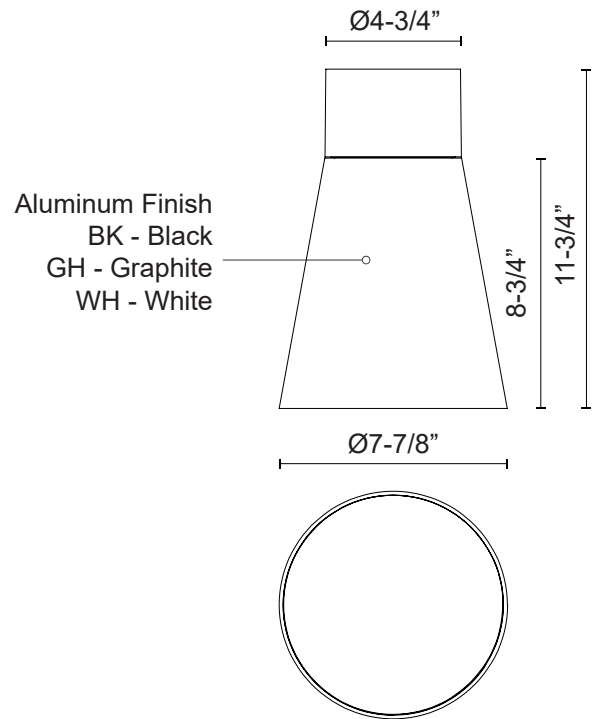

HARLOWE EC26608

CEILING

PROJECT

EC26608-GH
Graphite

EC26608-WH
White

EC26608-BK
Black

SPECIFICATION DETAILS

* For custom options, consult factory for details.

Fixture Dimensions	D7-7/8" x H11-3/4"
Light Source	AC LED Module
Wattage	20W
Total Lumens	2100lm
Delivered Lumens	BK-1133lm
Voltage	120V
Color Temperature	3000K
CRI (Ra)	>80
Optional Color Temps	2700K – 5000K Available, MOQ May Apply
LED Rated Life	50,000 hours
Dimmable	Yes
Dimming	100% – 10%, ELV Dimmer (Not Included)
Diffuser Details	Clear Glass + Parabolic Aluminum Reflector
Location	WET
Warranty	5 Years

DESCRIPTION

Architectural exterior flush mount, die-cast conical aluminum body with clear tempered glass cover and multi-faceted aluminum reflector maximizes light output without hot spot. LED light source concealed deep inside fixture to provide extremely low viewing angle to reduce glare.