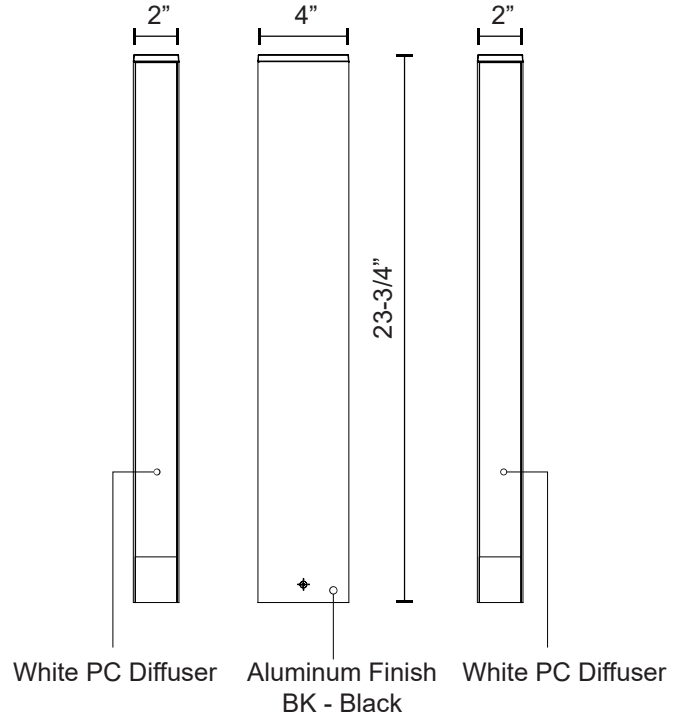

EB39924-BK
 Black-Marine Grade

SPECIFICATION DETAILS

* For custom options, consult factory for details.

Fixture Dimensions	L4" x W2" x H23-3/4"
Light Source	LED with DC Driver
Wattage	12W
Total Lumens	1260lm
Delivered Lumens	BK-1002lm
Voltage	120-277V
Color Temperature	3000K
CRI (Ra)	>80
Optional Color Temps	2700K – 5000K Available, MOQ May Apply
LED Rated Life	50,000 hours
Dimmable	No
Dimming	Non-Dimming
Diffuser Details	White PC Diffuser
Location	WET, IP65
Warranty	5 Years

DESCRIPTION

Architectural designed high-power LED exterior bollard fixture, die-cast aluminum rectangular body with PC diffuser on either side, evenly illuminates area in front and behind.

COMMENT