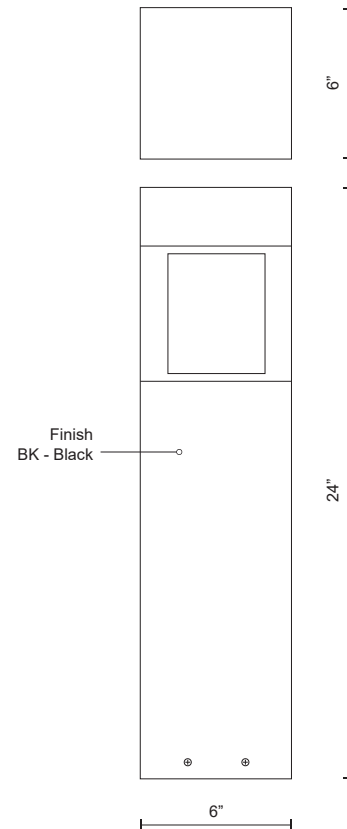

EB3024-BK
Black

DESCRIPTION

Designed to emulate rectilinear architectural forms the Sonoma exterior bollard radiates light downwards through the four openings in the structure. The gaps serve to elevate the die-cast aluminum square housing higher while providing ample space to radiate the LED luminance. Available in two heights and a curated collection of finishes for a cultivated exterior environment.

SPECIFICATION DETAILS

* For custom options, consult factory for details.

Fixture Dimensions	L6" x W6" x H24"
Light Source	AC LED Module
Wattage	12W
Total Lumens	1000lm
Delivered Lumens	BK-562lm*
Voltage	120V
Color Temperature	3000K
CRI (Ra)	>90
Optional Color Temps	2700K – 5000K Available, MOQ May Apply
LED Rated Life	50,000 hours
Dimmable	Yes
Dimming	100% – 10%, ELV Dimmer (Not Included)
Diffuser Details	Clear Glass Diffuser
Location	WET
Warranty	5 Years