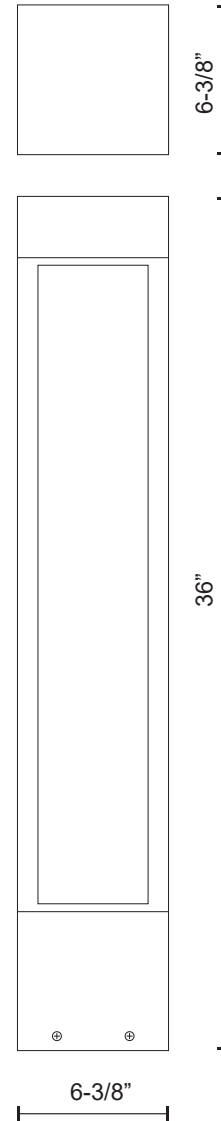

EB2936-BK

Black-Marine Grade

**SPECIFICATION DETAILS**

\* For custom options, consult factory for details.

<b>Fixture Dimensions</b>	L6-3/8" x W6-3/8" x H36"
<b>Light Source</b>	LED with DC Driver
<b>Wattage</b>	23W
<b>Total Lumens</b>	2100lm
<b>Delivered Lumens</b>	BK-1376lm
<b>Voltage</b>	120-277V
<b>Color Temperature</b>	3000K
<b>CRI (Ra)</b>	>80
<b>Optional Color Temps</b>	2700K – 5000K Available, MOQ May Apply
<b>LED Rated Life</b>	50,000 hours
<b>Dimmable</b>	No
<b>Dimming</b>	Non-Dimming
<b>Diffuser Details</b>	Clear High Impact Glass
<b>Location</b>	WET, IP65
<b>Warranty</b>	5 Years

**DESCRIPTION**

Architectural designed high powered LED exterior bollard fixture, high pressure die-cast aluminum square-shaped housing with four rectangular-shaped openings which radiates the light downward and throughout all openings and surrounding areas of the bollard. Available in two different heights and IK10 Rated