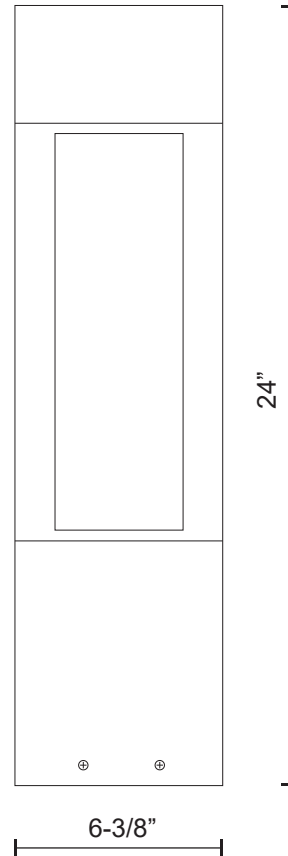

EB2924-BK

Black-Marine Grade

SPECIFICATION DETAILS

* For custom options, consult factory for details.

Fixture Dimensions	L6-3/8" x W6-3/8" x H24"
Light Source	LED with DC Driver
Wattage	23W
Total Lumens	2100lm
Delivered Lumens	BK-1376lm
Voltage	120-277V
Color Temperature	3000K
CRI (Ra)	>80
Optional Color Temps	2700K – 5000K Available, MOQ May Apply
LED Rated Life	50,000 hours
Dimmable	No
Dimming	Non-Dimming
Diffuser Details	Clear High Impact Glass
Location	WET, IP65
Warranty	5 Years

DESCRIPTION

Architectural designed high powered LED exterior bollard fixture, high pressure die-cast aluminum square-shaped housing with four rectangular-shaped openings which radiates the light downward and throughout all openings and surrounding areas of the bollard. Available in two different heights and IK10 Rated