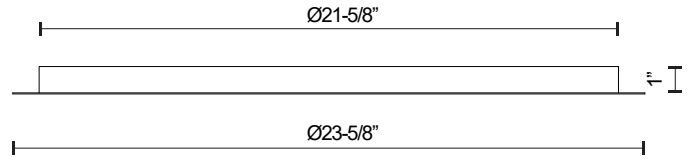

**CANOPY
CNP13AC**
ACCESSORIES

PROJECT

DESCRIPTION

Canopy system that allows you to combine selected line voltage pendants together on one canopy.

SPECIFICATION DETAILS

* For custom options, consult factory for details.

Fixture Dimensions	D23-5/8" x H1"
Location	Dry
Warranty	5 Years

KUZCO
C O N T R A C T

19054 28TH AVENUE
SURREY - BC V3Z 6M3
CANADA

WWW.KUZCOCONTRACT.COM

COMMENT