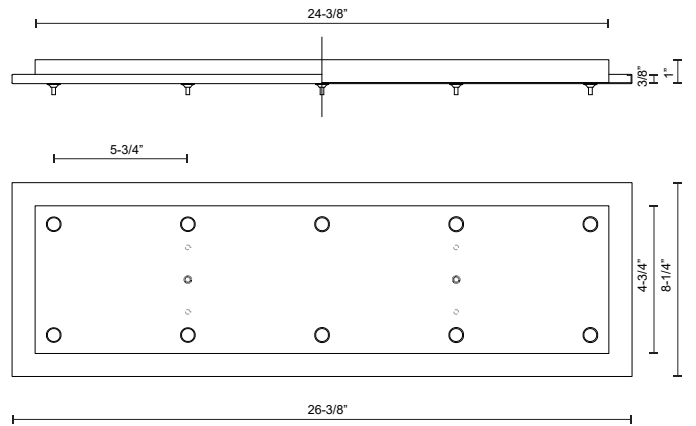

CNP10AC-VB
Vintage Brass

CNP10AC-WH
White

CNP10AC-BC
Black Chrome

SPECIFICATION DETAILS

* For custom options, consult factory for details.

Fixture Dimensions	L26-3/8" x W8-1/4" x H1"
Location	Dry
Warranty	5 Years