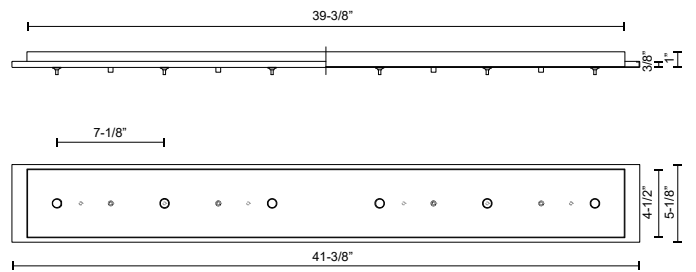

CNP06AC-WH  
White

CNP06AC-BK  
Black

CNP06AC-CH  
Chrome

CNP06AC-BN  
Brushed Nickel

**SPECIFICATION DETAILS**

\* For custom options, consult factory for details.

<b>Fixture Dimensions</b>	L41-3/8" x W5-1/8" x H1"
<b>Location</b>	Dry
<b>Warranty</b>	5 Years