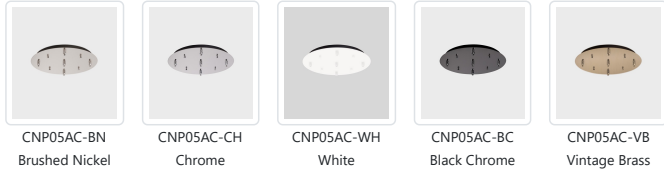

**CANOPY
CNP05AC**
ACCESSORIES

PROJECT

DESCRIPTION

Canopy system that allows you to combine selected line voltage pendants together on one canopy.

CNP05AC-BN
Brushed Nickel

CNP05AC-CH
Chrome

CNP05AC-WH
White

CNP05AC-BC
Black Chrome

CNP05AC-VB
Vintage Brass

CNP05AC-BK
Black

SPECIFICATION DETAILS

* For custom options, consult factory for details.

Fixture Dimensions	D13-3/4" x H1"
Location	Dry
Warranty	5 Years

KUZCO
C O N T R A C T