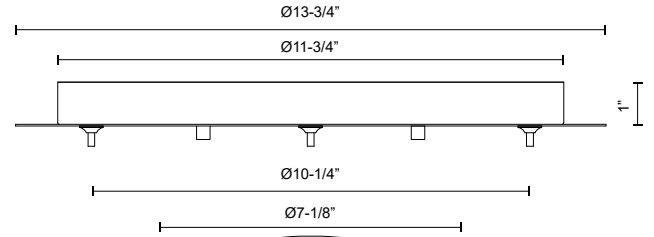

**CANOPY
CNP05AC**
ACCESSORIES

PROJECT

DESCRIPTION

Canopy system that allows you to combine selected line voltage pendants together on one canopy.

CNP05AC-BN
Brushed Nickel

CNP05AC-CH
Chrome

CNP05AC-WH
White

CNP05AC-BC
Black Chrome

CNP05AC-VB
Vintage Brass

CNP05AC-BK
Black

SPECIFICATION DETAILS

* For custom options, consult factory for details.

Fixture Dimensions	D13-3/4" x H1"
Location	Dry
Warranty	5 Years

KUZCO
C O N T R A C T