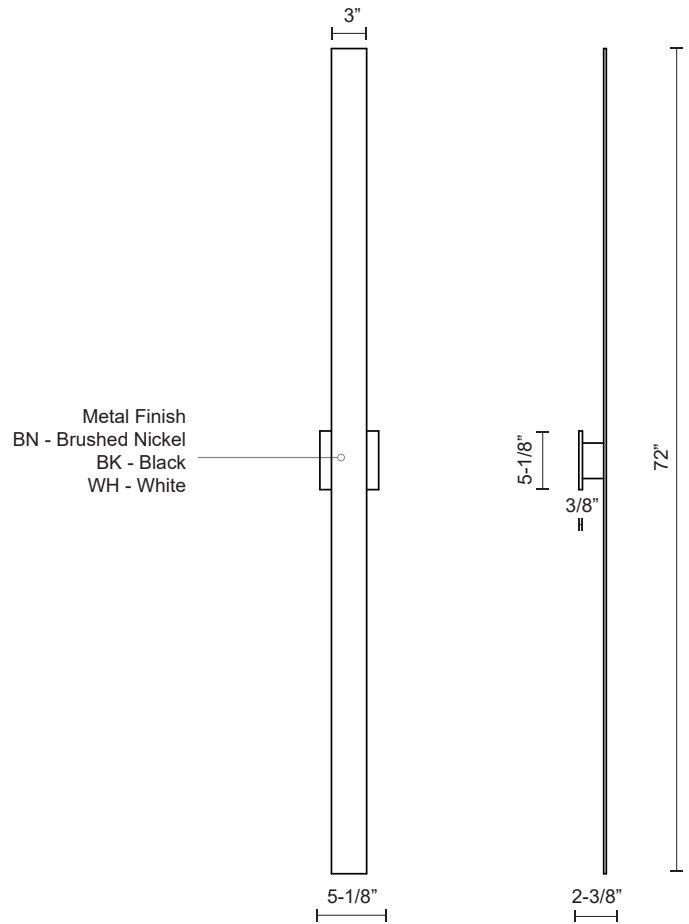

AT7972-WH
White

AT7972-BN
Brushed Nickel

AT7972-BK
Black

SPECIFICATION DETAILS

* For custom options, consult factory for details.

Fixture Dimensions	W3" x H72" x E2-3/8"
Light Source	AC LED Module
Wattage	97W
Total Lumens	7200lm
Delivered Lumens	WH-5175lm*
Voltage	120V
Color Temperature	3000K
CRI (Ra)	>90
Optional Color Temps	2700K – 5000K Available, MOQ May Apply
LED Rated Life	50,000 hours
Dimmable	Yes
Dimming	100% – 10%, ELV Dimmer (Not Included)
Diffuser Details	Frosted Glass Diffuser
Location	WET
Warranty	5 Years
Canopy Dimensions	W5-1/8" x H5-1/8" x E3/8"

DESCRIPTION

Timeless simplicity with versatile purpose is offered with this wall sconce. Vesta mounts horizontally or vertically from a matching aluminum square affixed in the middle of the rectangular beam of formed aluminum. The concealed LEDs illuminate the mounting plane, creating pool of light on the wall.