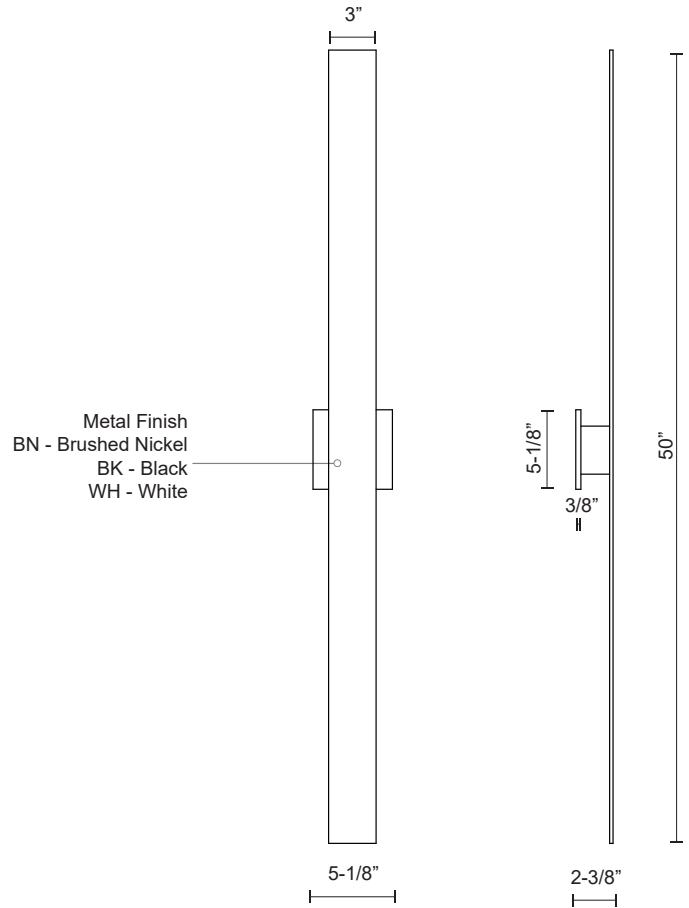

**VESTA
AT7950**
ALL-TERIOR

PROJECT

AT7950-BN
Brushed Nickel

AT7950-BK
Black

AT7950-WH
White

SPECIFICATION DETAILS

* For custom options, consult factory for details.

Fixture Dimensions	W3" x H50" x E2-3/8"
Light Source	AC LED Module
Wattage	58W
Total Lumens	4800lm
Delivered Lumens	BK-3026lm; BN-3069lm; WH-3226lm;
Voltage	120V
Color Temperature	3000K
CRI (Ra)	>90
Optional Color Temps	2700K – 5000K Available, MOQ May Apply
LED Rated Life	50,000 hours
Dimmable	Yes
Dimming	100% – 10%, ELV Dimmer (Not Included)
Diffuser Details	Frosted Glass Diffuser
Location	WET
Warranty	5 Years
Canopy Dimensions	W5-1/8" x H5-1/8" x E3/8"

DESCRIPTION

Timeless simplicity with versatile purpose is offered with this wall sconce. Vesta mounts horizontally or vertically from a matching aluminum square affixed in the middle of the rectangular beam of formed aluminum. The concealed LEDs illuminate the mounting plane, creating pool of light on the wall.