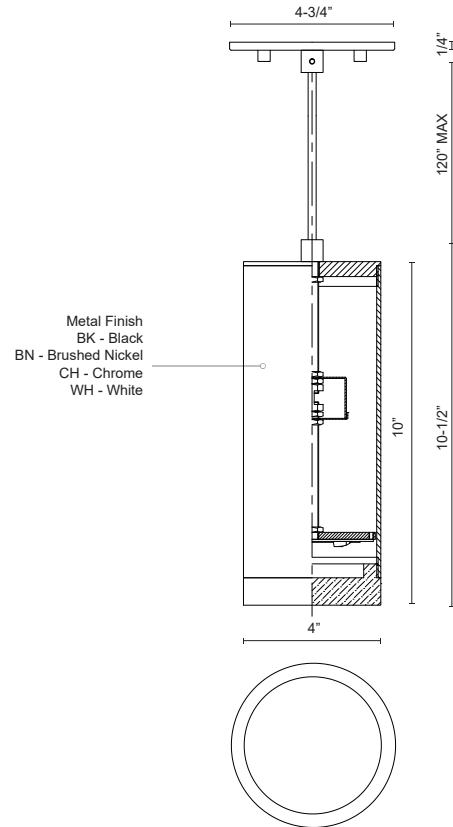

CAMEO
401432-LED
 SUSPENSION

PROJECT

401432BN-LED
Brushed Nickel

401432WH-LED
White

401432BK-LED
Black

401432CH-LED
Chrome

SPECIFICATION DETAILS

* For custom options, consult factory for details.

Fixture Dimensions	D4" x H10"
Light Source	AC LED Module
Wattage	10W
Total Lumens	800lm
Delivered Lumens	CH-520lm
Voltage	120V
Color Temperature	3000K
CRI (Ra)	>90
Optional Color Temps	2700K – 5000K Available, MOQ May Apply
LED Rated Life	50,000 hours
Dimmable	Yes
Dimming	100% – 10%, ELV Dimmer (Not Included)
Diffuser Details	Frosted acrylic diffuser
Adjustable	Yes, Wire
Wire Length	120", Clear SVT Cable
Location	Dry
Warranty	5 Years
Canopy Dimensions	D4-3/4" x H1/4"

DESCRIPTION

An austere cylindrical LED housing is embellished and capped by substantial acrylic optics vertically emitting an even light. The elemental geometry combined with the fine achromatic finishes provides a sophisticated interior accent and source of directional illumination. Pendant: round canopy matches the selected finish.